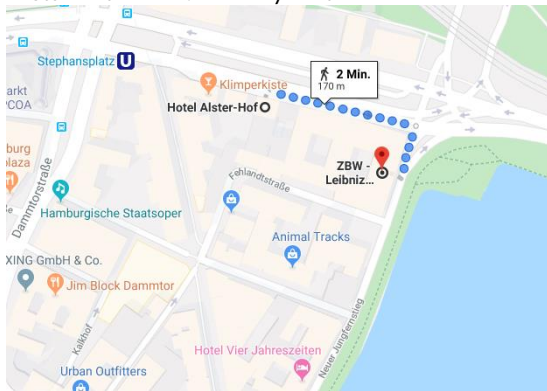

HOTEL SUGGESTIONS near ZBW

For your accommodation arrangement we would appreciate if you took the German Travel Expenses Act (BRKG) into account, which estimates a hotel overnight stay at approx. 81 EUR in Hamburg.

Distance to ZBW: 2 min by foot

Baseler Hof

Esplanade 11
 20354 Hamburg
 Tel: +49 (0) 40 359060
 E-Mail: info@baselerhof.de
www.baselerhof.de

Distance to ZBW: 2 min by foot

InterCity Dammtor-Messe

St. Petersburger Straße 1
 20355 Hamburg
 Tel: +49 (0) 40 600014-0
 E-Mail: hamburg-dammtor@intercityhotel.com
www.intercityhotel.com

Distance to ZBW: 13 min by foot

Radisson Blue

Marseiller Str. 2
 20355 Hamburg
 Tel: +49 (0) 40 35020
 E-Mail: info.hamburg@radissonblu.com
<https://www.radissonblu.com/en/hotel-hamburg>

Distance to ZBW: 9 min by foot

Ibis Hamburg Alster Centrum

Holzdammerweg 4-12 + 16

20099 Hamburg

T: +49 (0) 40 248290

E-Mail: H1395@accor.com

<http://www.ibis.com>

Distance to ZBW: 12 min by foot